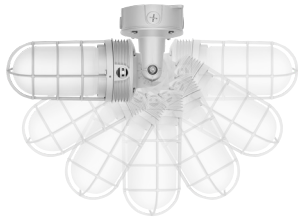

ENHANCE THOSE DARK CORRIDORS

DUAL SELECTABLE JELLY JAR

VALUE
CLASS

SIMPLIFYING YOUR WORK

- DUAL SELECTABLE: Two wattages and three CCTs in the same luminaire.
- FLEX MOUNT: Multiple mounting options in the same product: wall, ceiling or pendant mount
- Five different lens colors available for application versatility.

FLEXMOUNT

ORDERING GUIDE

JELYJAR	2A /	S020	UNH	D	8	SC2 /	GR
PRODUCT NAME	GENERATION	WATTAGE	VOLTAGE	DIMMING	CRI	COLOR TEMPERATURE	COLOR/ FINISH
JELYJAR = Jelly Jar	2A = Generations 2A	S020 =10/20W	UNH = 120-347V	D = 0-10V Dimming	8 = >80 CRI	SC2 = 3000/4000/5000K	GR = Gray

FEATURES

FLEXMOUNT

ADJUSTABLE MOUNTING

Wall, ceiling, or pendant mount in one fixture.

ACCESSORIES

Allows for application versatility. Available in red, blue, green, yellow, and frosted.

DUAL SELECTABLE

Allows customization based on the application and helps minimize inventory.